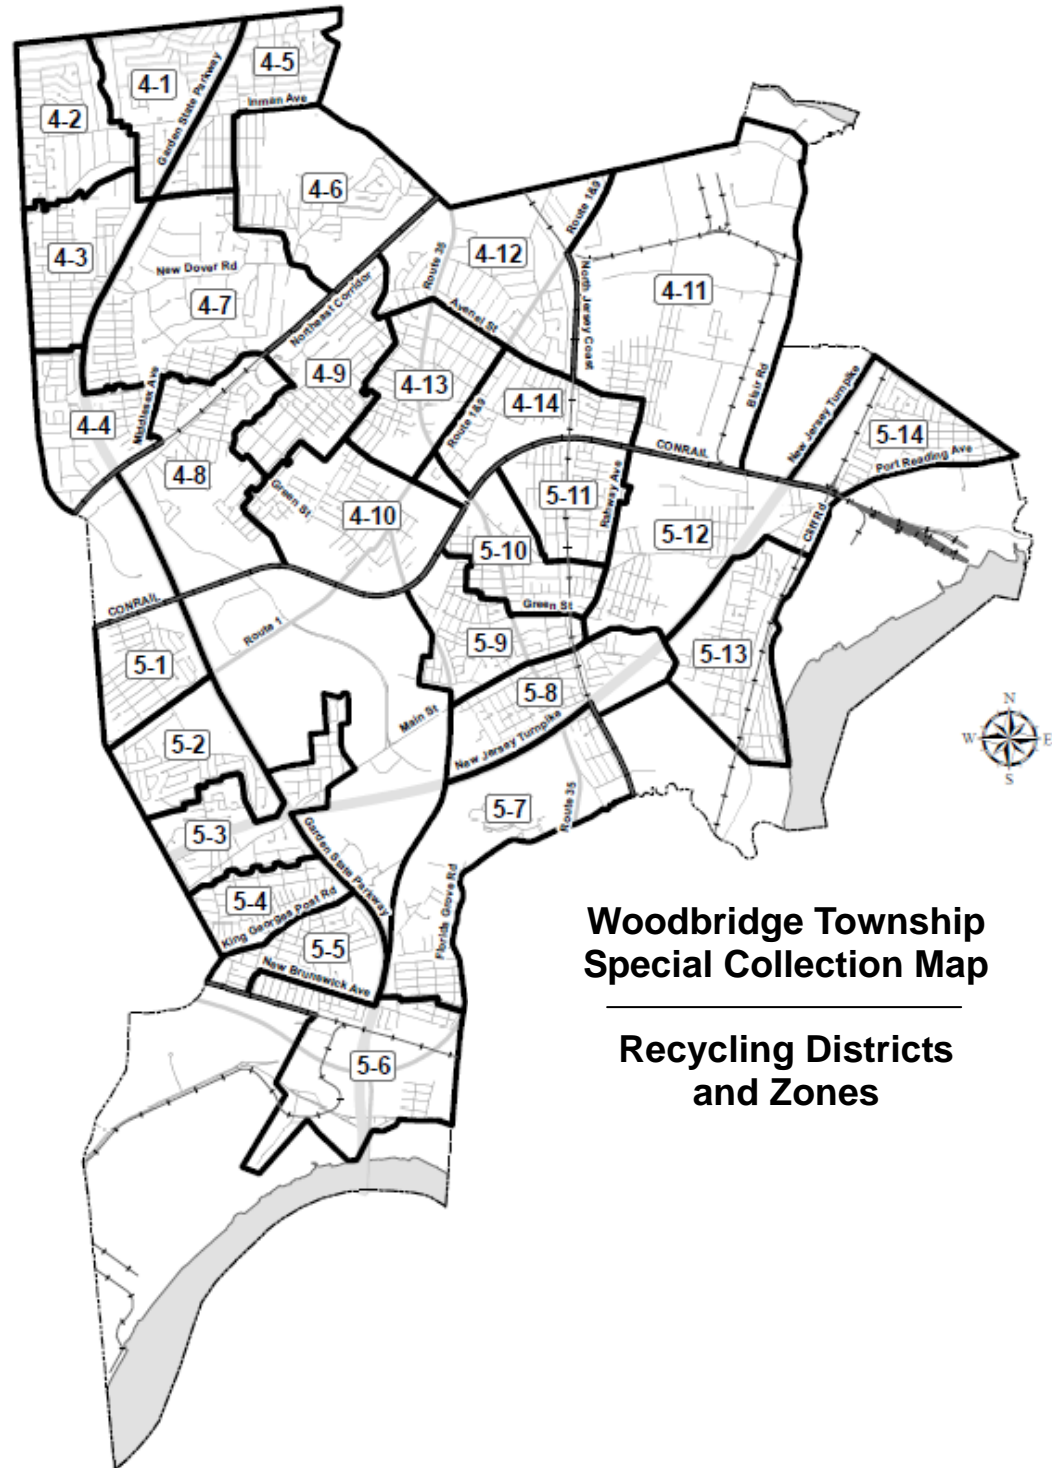

Special Collection Schedules:

- In addition to regular trash and recycling pickup, Woodbridge Township has **Special Collections** that pick up:
  - **Brush** (during March and May)
  - **Free Annual Bulk Waste Pickup** (during March, April and May)
  - **Bagged Leaves** (during October, November, December)
  - **Christmas Trees** (during January, 2012)
- Your Special Collection Days are assigned according to your **Recycling District and Zone** (see map at right)... see Pages 5-6 for your Special Collection pickup schedules.
- You can locate your district and zone by looking up your street on the Street Index, Pages 7-13.

**?? Questions ?? Please contact
Public Works Department Sanitation
Office at (732) 738-1311 x3600**